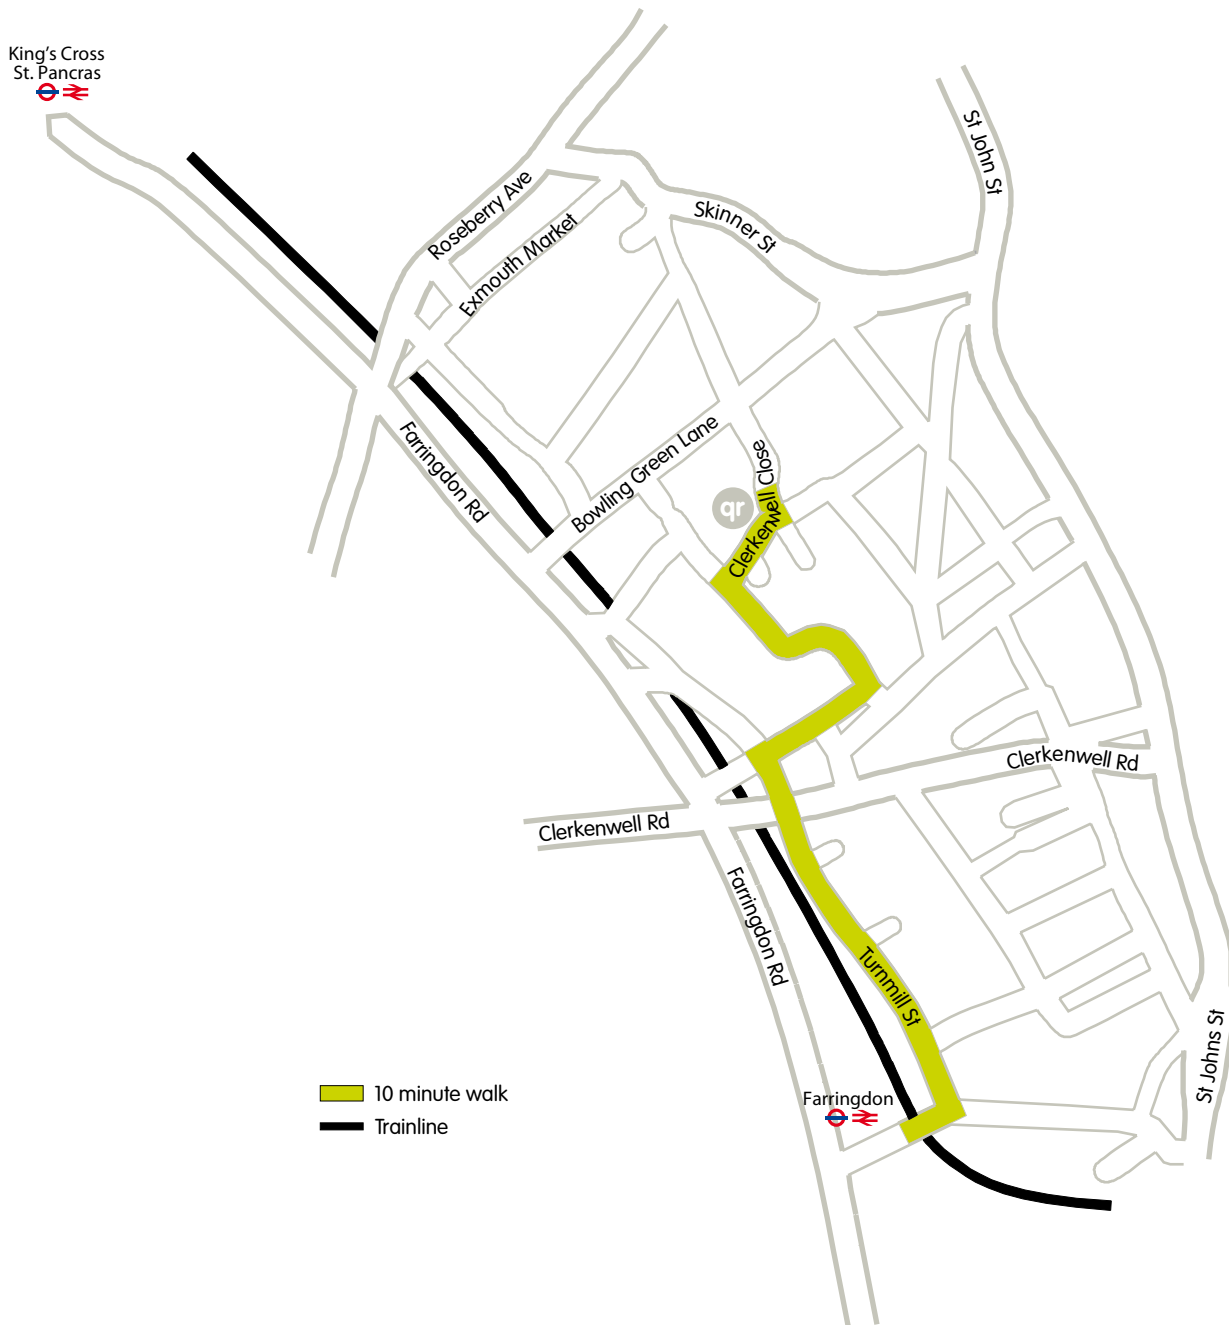

MAP AND DIRECTIONS

How to Find Us

quietrevolution Ltd is located at Unit 1.11 Clerkenwell Workshops, 31 Clerkenwell Close, in Farringdon, London EC1R 0AU.

The office is about ten minutes walk from Farringdon tube station (see map below).

Alternatively take the No 63 bus from King's Cross (dir. Forest Hill) and get off at the NCP car park just before Bowling Green Lane. Walk to the end of Bowling Green Lane and follow the road round to the right into Clerkenwell Close. We are in Clerkenwell Workshops at No 31 through the dark brick entrance on your right hand side, use the main ramp entrance and then take the stairs/lift to the first oor to Unit 1.12.